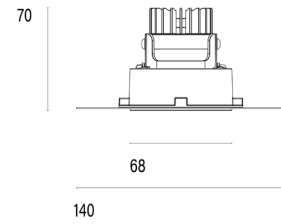

101 06 002201.021

Model

Name	Mono 060 Trimless Type 2
Finish	Structured Black
Area	Indoor

System

Power (Luminaire)	6.8W
Power (System)	8W
Voltage	240V-AC
Optics	Rotationally Symmetrical Direct 40°
Colour Temperature	2700°K
Luminous Flux	626lm
TM30	Rf95 Rg103
CRI	Ra98
Lumen Maintenance	L90 B10 50000hrs
Chromacity	<3 McAdam Step Ellipse
Articulation	Fixed
Cut-Out	Round 85mm x 100mm Depth
Ingress Protection	IP44
Control Device	Remote Fixed Output (Included)
Class	III